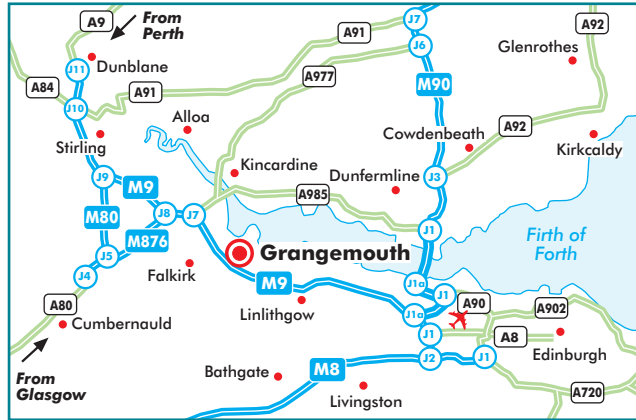

Boulting Ltd
 1 Spitfire Way
 Grangemouth
 Stirlingshire
 Scotland FK3 9UB

T: 01324 489615
 E: info@boulting.co.uk
 www.boulting.co.uk

BOULTING

From A9/M9 Perth (Eastbound)

- Follow the A9 south to join the M9.
- Leave the M9 at junction 5 (signed Grangemouth, Bo'ness, A905).
- At the end of the slip road turn right onto the A905.
- At the roundabout take the first exit onto the A905 (Inchyra Road).
- At the next roundabout take the second exit to remain on the A905.
- Take the first left and left again onto Spitfire Way.
- You will find our building on the left hand side.

From M9/Edinburgh (Westbound)

- Exit Edinburgh via the A8 towards the airport and Glasgow (M8).
- Remain on the A8 until the junction with the M9.
- Join the M9 at junction 2 heading towards Grangemouth and Stirling.
- Leave the M9 at junction 5 (signed Grangemouth, Bo'ness & A905).
- At the roundabout at the bottom of the slip road, take the fourth exit onto A905 (Inchhhyra Road).
- At the next roundabout take the second exit to remain on the A905.
- Take the first left and left again onto Spitfire Way.
- You will find our building on the left hand side.

From Glasgow

- Exit Glasgow via the M8 towards Edinburgh. Leave the M8 at junction 13 to join the M80.
- At junction 3 bear right and at the roundabout turn left onto the A80.
- Continue onto the M80 at junction 4, leave at junction 5 to join the M876.
- Continue on the M876 to the end and join the M9 at junction 8.
- Leave the M9 at junction 5 (signed Grangemouth, Bo'ness, A905).
- At the end of the slip road, turn right onto the A905 (Beancross Rd).
- At the roundabout take the first exit onto the A905 (Inchyra Road).
- At the next roundabout take the second exit to remain on the A905.
- Take the first left and left again onto Spitfire Way.
- You will find our building on the left hand side.