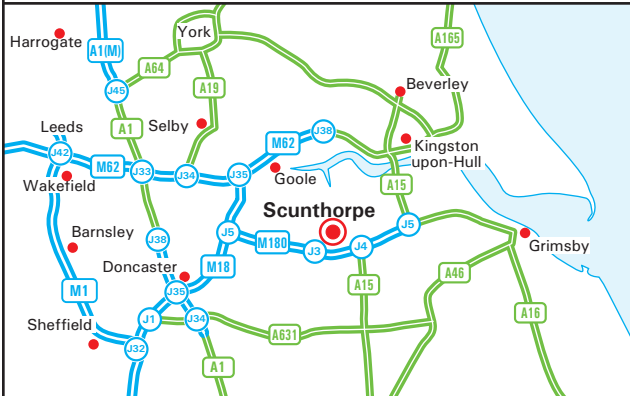

Boulting Group
49 Newdown Road
Scunthorpe
South Humberside
DN17 2TX

Tel: +44 (0) 1724 860346
 Email: info@boulting.co.uk
 www.boulting.co.uk

BOULTING

From the M1 🚗

- Leave the M1 at junction 32 and join the M18 towards Doncaster and Scunthorpe.
- Leave the M18 at junction 5 and join the M180.
- Leave the M180 at junction 3 and join the M181 towards Scunthorpe.
- At the large roundabout (football ground on right), take the third exit and continue straight ahead onto the A18, Doncaster Road.
- Continue ahead at the next roundabout.
- As you approach the Berkeley Roundabout (just before the garage), take the fourth exit onto Scotter Road South.
- Continue ahead at the next roundabout, after a further 1 mile turn left at the crossroads onto Moorwell Road.
- Take the second left onto Newdown Road.
- We are situated on the right hand side.

From M62 and Leeds 🚗

- Leave the M62 at junction 35 and join the M18 for Doncaster and Scunthorpe.
- Leave the M18 at junction 5 and join the M180. Leave the M180 at junction 3 and join the M181 towards Scunthorpe.
- At the large roundabout (football ground on right), take the third exit and continue straight ahead onto the A18, Doncaster Road.
- Continue ahead at the next roundabout.
- As you approach the Berkeley Roundabout (just before the garage), take the fourth exit onto Scotter Road South.
- Continue ahead at the next roundabout, after a further 1 mile turn left at the crossroads onto Moorwell Road.
- Take the second left onto Newdown Road.
- We are situated on the right hand side.