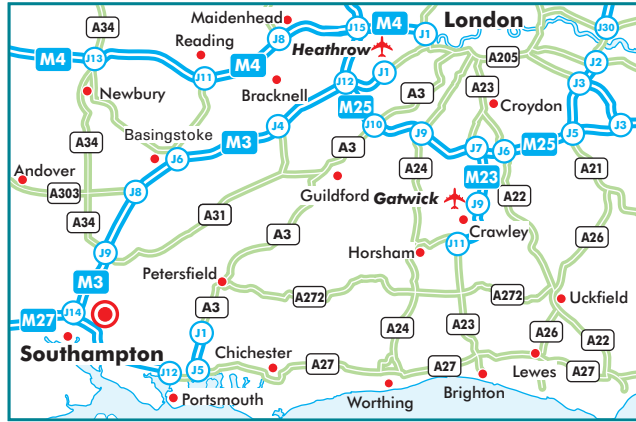

Boulting Ltd
 5 West Links, Tollgate
 Chandlers Ford
 Southampton
 SO53 3TG

T: 02380 652412
 E: info@boulting.co.uk
 www.boulting.co.uk

BOULTING

From Bournemouth & M27 Eastbound

- Take the A31 towards Southampton.
- Continue onto the M27. At junction 4 join the M3 towards London.
- Leave the motorway at junction 13.
- At the end of the slip road turn left into the A335 towards Chandlers Ford / Hursley.
- Take the second left onto Falkland Road.
- Continue to the mini roundabout and turn left and then left again into Tollgate.
- We are situated in the last building on the left hand side.

From London

- Take the M3 towards Southampton.
- Leave the M3 at junction 13. At the end of the slip road turn left into the A335 towards Chandlers Ford / Hursley.
- Take the third left onto Falkland Road.
- Continue to the mini roundabout and turn left and then left again into Tollgate.
- We are situated in the last building on the left hand side.

From Southampton City Centre

- Take the A33 out of Southampton City Centre and join the M3, continue northbound to junction 13.
- Follow From Bournemouth & M27 Eastbound point (above).

From Portsmouth

- Take the M27 towards Southampton.
- Leave the motorway at junction 5.
- Take the third exit to join Stoneham Lane.
- At the roundabout turn left into Chestnut Avenue.
- Continue to the next roundabout (passing under the motorway) and take the fourth exit into Tollgate.
- We are situated in the last building on the left hand side.