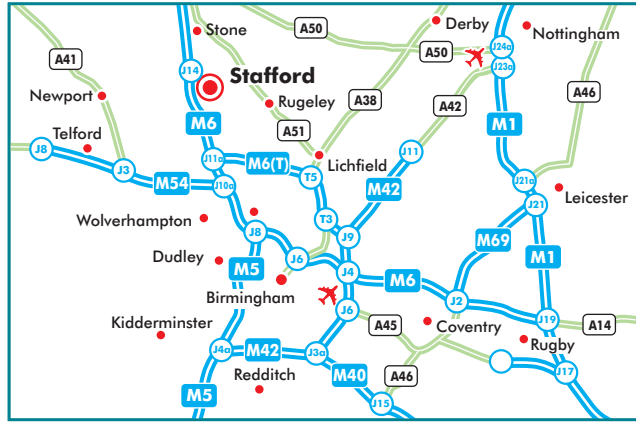

Boulting Ltd
Boulting House
4 Hargreaves Court
Staffordshire Technology Park
Stafford ST18 0WN

T: 01785 245466
 E: info@boulting.co.uk
 www.boulting.co.uk

BOULTING

- From the M6 Northbound**
- Leave the M6 at junction 13, follow the A449 into Stafford and take the A518 east towards Uttoxeter.
 - Once past County Hospital, Stafford take the first exit at the next roundabout (onto Beaconside - A513, signposted Stone A34, M6), and turn right at the traffic lights after 200 metres.
 - At the roundabout turn left, as the road bears right turn right into Hargreaves Court where you will find us situated on the left hand side.

- From the M6 Southbound**
- Leave the M6 at junction 14, join the A34 link road east at the roundabout continue ahead onto the A513 (signposted Uttoxeter A518).
 - Once past the RAF on the left turn left at the traffic lights.
 - At the roundabout turn left, as the road bears right turn right into Hargreaves Court where you will find us situated on the left hand side.

- From the West**
- Follow the A518 into Stafford and carry on eastwards towards Uttoxeter.
 - Once past County Hospital, Stafford take the first exit at the next roundabout (onto Beaconside - A513, signposted Stone A34, M6), and turn right at the traffic lights after 200 metres.
 - At the roundabout turn left, as the road bears right turn right into Hargreaves Court where you will find us situated on the left hand side.

- From the East**
- Take the A518 or A51 to Weston and then follow the A518 towards Stafford.
 - Once past Staffordshire University take the third exit at the next roundabout (onto Beaconside - A513, signposted Stone A34, M6), and turn right at the traffic lights after 200 metres.
 - At the roundabout turn left, as the road bears right turn right into Hargreaves Court where you will find us situated on the left hand side.