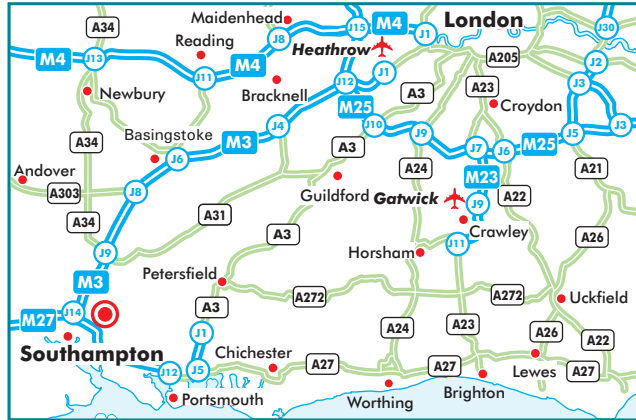

**Boulting Ltd**  
 4 West Links, Tollgate  
 Chandlers Ford  
 Southampton  
 SO53 3TG

T: 02380 652412  
 E: info@boulting.co.uk  
 www.boulting.co.uk

**BOULTING**

**From Bournemouth & M27 Eastbound**

- Take the A31 towards Southampton.
- Continue onto the M27. At junction 4 join the M3 towards London.
- Leave the motorway at junction 13.
- At the end of the slip road turn left into the A335 towards Chandlers Ford / Hursley.
- Take the second left onto Falkland Road.
- Continue to the mini roundabout and turn left and then left again into Tollgate.
- We are situated in the last building on the left hand side.

**From London**

- Take the M3 towards Southampton.
- Leave the M3 at junction 13. At the end of the slip road turn left into the A335 towards Chandlers Ford / Hursley.
- Take the third left onto Falkland Road.
- Continue to the mini roundabout and turn left and then left again into Tollgate.
- We are situated in the last building on the left hand side.

**From Southampton City Centre**

- Take the A33 out of Southampton City Centre and join the M3, continue northbound to junction 13.
- Follow From Bournemouth & M27 Eastbound point (above).

**From Portsmouth**

- Take the M27 towards Southampton.
- Leave the motorway at junction 5.
- Take the third exit to join Stoneham Lane.
- At the roundabout turn left into Chestnut Avenue.
- Continue to the next roundabout (passing under the motorway) and take the fourth exit into Tollgate.
- We are situated in the last building on the left hand side.